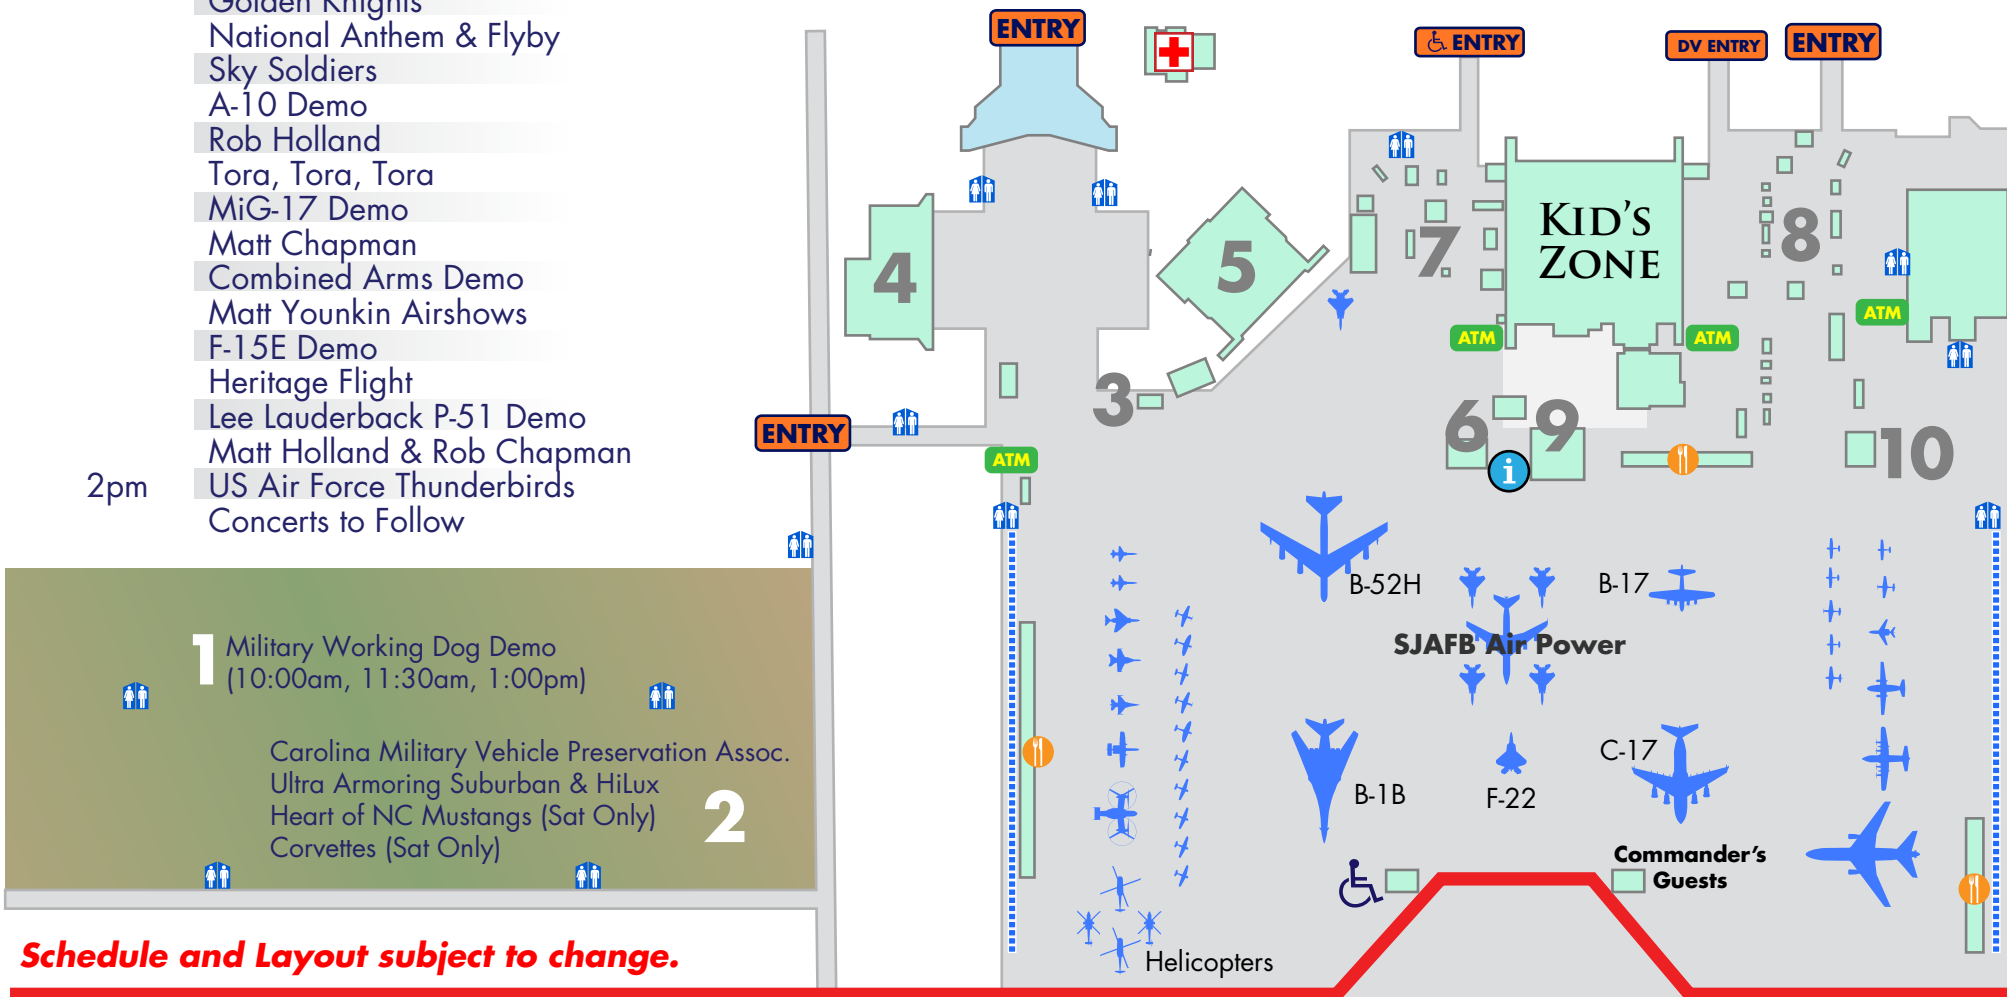

# Aerial Performance Schedule

- 8 am Gates Open to Public
- 10 am Aerial Performers Begin
- Golden Knights
- National Anthem & Flyby
- Sky Soldiers
- A-10 Demo
- Rob Holland
- Tora, Tora, Tora
- MiG-17 Demo
- Matt Chapman
- Combined Arms Demo
- Matt Younkin Airshows
- F-15E Demo
- Heritage Flight
- Lee Lauderback P-51 Demo
- Matt Holland & Rob Chapman
- 2pm US Air Force Thunderbirds
- Concerts to Follow

# WINGS over WAYNE AIR SHOW 2011

**1** Military Working Dog Demo (10:00am, 11:30am, 1:00pm)

Carolina Military Vehicle Preservation Assoc.  
 Ultra Armoring Suburban & HiLux  
 Heart of NC Mustangs (Sat Only)  
 Corvettes (Sat Only)

2

**Schedule and Layout subject to change.**

- 3** - USO & Mrs. North Carolina, Concert Stage (5:00pm - Aaron Tippin Saturday, Tracy Lawrence Sunday), Air Force Reserves
- 4** - F-15E Weapons Load Demo (9:00am & 1:00pm)
- 5** - Garage Boys Concert (10:45am), NC Revelers Orchestra (1:00pm)
- 6** - USAF Rifle Drill Team (11:30am & 1:30pm)
- 7** - Army Simulator, Golden Knights, NASCAR, Falconer, Commercial Sponsors
- 8** - 101st Airborne Collection, Tuskegee Airmen, Veterans of Foreign Wars, Air Force Association, VA, Commercial Sponsors
- 9** - Air Force Simulator Command Center Alpha
- 10** - Army National Guard Climbing Wall